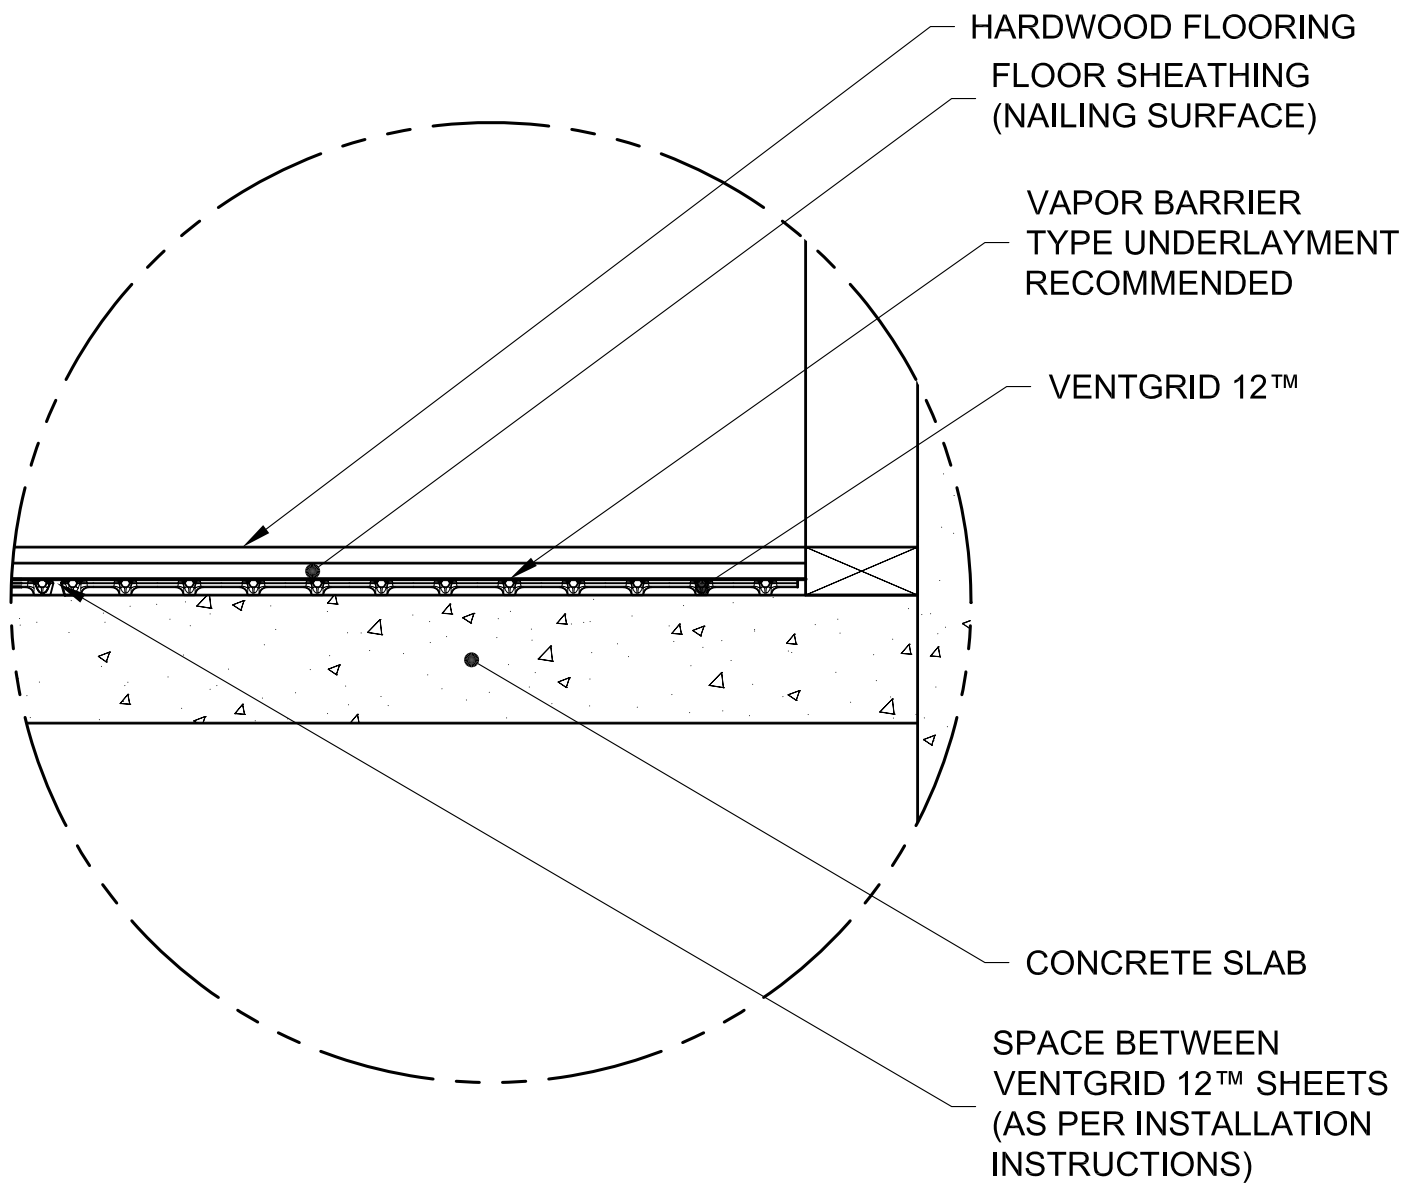

SUBFLOOR DETAIL

VENTGRID 12™

NOT TO SCALE

ASSEMBLY SHOWN WITH FLOATING FLOORING

VG12-900

SUBFLOOR DETAIL

VENTGRID 12™

NOT TO SCALE

ASSEMBLY SHOWN WITH HARDWOOD FLOORING

VG12-901

RADIANT IN FLOOR HEATING DETAIL

VENTGRID 12™

NOT TO SCALE

ASSEMBLY SHOWN WITH FLOATING FLOORING AND
CALORIQUE (RADIANT IN FLOOR HEATING)

VG12-902